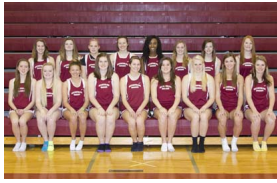

Girls should find themselves in the mix

Written by Deb Egenberger
Friday, 15 March 2013 13:16 -

Swedes return strong nucleus.

With a good mix of experienced upperclassmen and talented youngsters, the Gothenburg girls track and field team could find itself at the top of the team standings several times throughout the spring.

The Swedes have 20 returning letter winners including three with state meet experience.

State champion long jumper Tiani Reeves returns, along with fellow 4x400 relay members Regan Geiken and Aryn Meisinger.