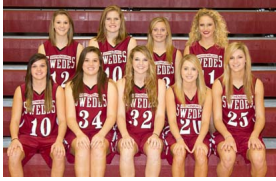

### Swede girls return depth and desire

Many of the faces will be familiar with nine returning letter winners for the Swede girls basketball team.

Gothenburg's scoring leader, top rebounder, most unselfish player and scrappiest defender are back from last year's 7-15 team, along with five other success-hungry and experienced players.

It's a mix first-year coach Chris Lecher really likes.

"We've got an athletic team of girls who have a combination of strengths," Lecher said. "We can pretty much mix and match the top 12."

But the players and their strength areas are about all that will look the same this winter when the Swede girls take the court.

The new coach brings with him a new system.

"We'll be running all new stuff," he said. "Most of it we were able to work out over the summer."

In his fourth year of teaching science at Gothenburg High School, Lecher was previously an assistant coach for the boys basketball team.

## New coach, new system, same goal

Written by Deb Egenberger

Friday, 30 November 2012 14:51 -

---

Members of the 2012-13 Goth-enburg girls basketball team are (\*denotes letter winner):

**SENIORS**—Brittyn Munster\*, Jacey Wiggins\*, Taylor Wolf\*, Hanna Wolf\*.