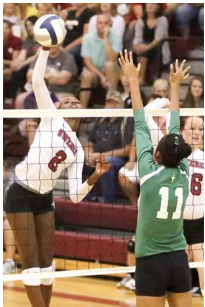

Quick start pushes Swedes past St. Patrick

Written by gothenburgtimes
Thursday, 26 September 2013 16:54 -

---

where we thought she would hit and it bothered her a little bit.”

In the third set, Gothenburg got away from the basics, Clark said, losing the game, 25-21.

She said some younger girls got sent in during that set and the team struggled.

“Our communication went down and we lost control of the set,” Clark said.

Gothenburg bounced back quickly after the third set loss, gaining control and momentum in the fourth and final set, winning 25-13.

Clark said she was pleased with how the team turned it around after the third set loss.

Reeves led the team and the game with 18 kills. Swedes Kim Whiting and Regan Geiken also posted double-digit kills with 14 and 10 respectively.

“Regan had a stellar night on the court. Her passing allowed us to run all of our offensive options,” Clark said.

She added that Whiting has improved all season and did a great job hitting against St. Pats.