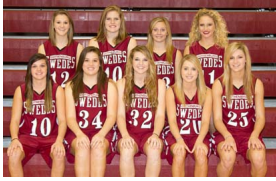

### Swede girls return depth and desire

Many of the faces will be familiar with nine returning letter winners for the Swede girls basketball team.

Gothenburg's scoring leader, top rebounder, most unselfish player and scrappiest defender are back from last year's 7-15 team, along with five other success-hungry and experienced players.

It's a mix first-year coach Chris Lecher really likes.

"We've got an athletic team of girls who have a combination of strengths," Lecher said. "We can pretty much mix and match the top 12."

But the players and their strength areas are about all that will look the same this winter when the Swede girls take the court.

The new coach brings with him a new system.

"We'll be running all new stuff," he said. "Most of it we were able to work out over the summer."

In his fourth year of teaching science at Gothenburg High School, Lecher was previously an assistant coach for the boys basketball team.

## New coach, new system, same goal

Written by Deb Egenberger

Friday, 30 November 2012 14:51 -

---

Members of the 2012-13 Goth-enburg girls basketball team are (\*denotes letter winner):

**SENIORS**— Brittyn Munster\*, Jacey Wiggins\*, Taylor Wolf\*, Hanna Wolf\*.