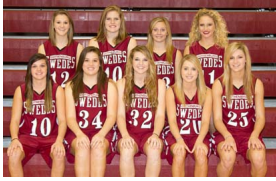

Gothenburg's scoring leader, top rebounder, most unselfish player and scrappiest defender are back from last year's 7-15 team, along with five other success-hungry and experienced players.

It's a mix first-year coach Chris Lecher really likes.

The new coach brings with him a new system.

"We'll be running all new stuff," he said. "Most of it we were able to work out over the summer."

In his fourth year of teaching science at Gothenburg High School, Lecher was previously an assistant coach for the boys basketball team.