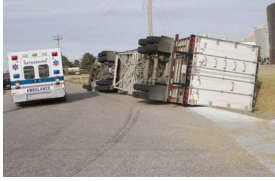

Truck rollover T

Written by Elizabeth Barrett

Friday, 16 November 2012 15:45 -

NO INJURIES: A tractor with a semi-trailer lying on its side along Second Avenue looked serious on Nov. 2 but the driver walked away unharmed. Police and rescue personnel were called to the accident, near the intersection of Highway 30 and Second Avenue and found the driver—Antonio Dishman— walking around. The accident report said Dishman was eastbound on Highway 30 and turning north onto Second Avenue. He claimed he didn't slow enough to make the turn and the weight in the trailer shifted, causing both the tractor and trailer to roll on their sides on the east edge of Second Avenue. There was no damage estimate available. Gothenburg Feed Products owns the vehicle and trailer.