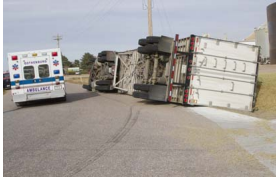

## Truck rollover T

Written by Elizabeth Barrett

Friday, 16 November 2012 15:45 -

---

**NO INJURIES:** A tractor with a semi-trailer lying on its side along Second Avenue looked serious on Nov. 2 but the driver walked away unharmed. Police and rescue personnel were called to the accident, near the intersection of Highway 30 and Second Avenue and found the driver—Antonio Dishman— walking around. The accident report said Dishman was eastbound on Highway 30 and turning north onto Second Avenue. He claimed he didn't slow enough to make the turn and the weight in the trailer shifted, causing both the tractor and trailer to roll on their sides on the east edge of Second Avenue. There was no damage estimate available. Gothenburg Feed Products owns the vehicle and trailer.